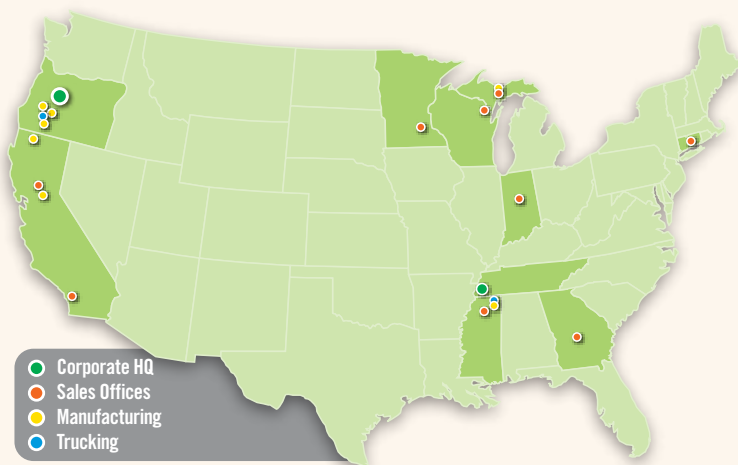

Company Divisions

- Hardwood Plywood
- Component Solutions
- Decorative Panels
- Particleboard
- Hardwood Lumber
- Hardwood Veneer
- Softwood Veneer
- Softwood Plywood
- Forestlands
- TP Trucking
- Timber Products Global